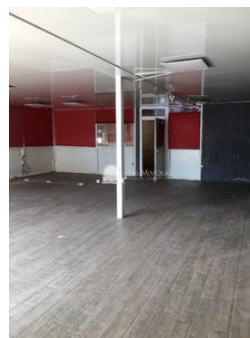

Rental Warehouse - Fréjus

CED Immobilier
22, Via Nova
Pôle Excellence Jean Louis bât A
83600 Fréjus - France
Phone : +33 (0)4 94 51 65 30
Fax : +33 (0)4 94 51 68 24