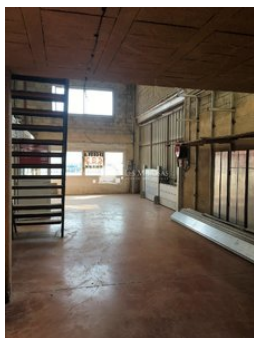

Rental Warehouse - Fréjus

CED Immobilier
22, Via Nova
Pôle Excellence Jean Louis bât A
83600 Fréjus - France
Phone : +33 (0)4 94 51 65 30
Fax : +33 (0)4 94 51 68 24